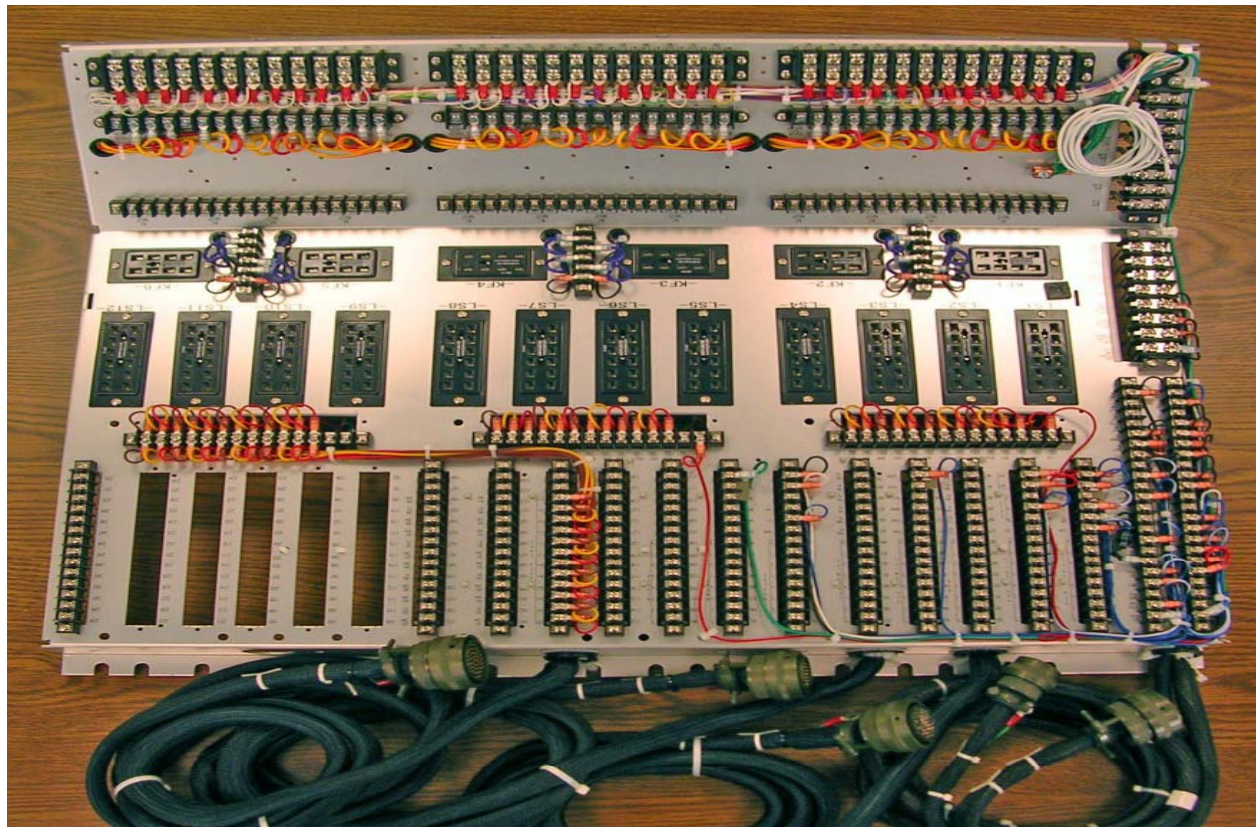

Traffic Control Products

1170 South Patton Street
Xenia, Ohio 45385
Phone: 937-374-2700
Fax: 937-374-2717
Web: www.spi-connects.com

TS2 Type 1, 16-Load Switch, Basic Panel with S1, S2, S3 and S4 Cable Assy.

TS2 Type 2, 12-Load Switch, Basic Panel with A,B,C and MMU Cables Assy.

TS2 Type 2, 16-Load Switch, Basic Panel with A,B,C and MMU Cables Assy.

24 VDC Power Supply Module, Model Type 206

Field I/O Module, C1 Cable Assembly with C4S, C5S for 170 Cabinets.

A Cable Assembly with Disconnects

B Cable Assembly with Disconnects

C Cable Assembly with Disconnects

12/16 CHAN MMU Cable Assembly

Detector Wire Harness for Input Panels

26482 Series 1 Traffic Control Connectors