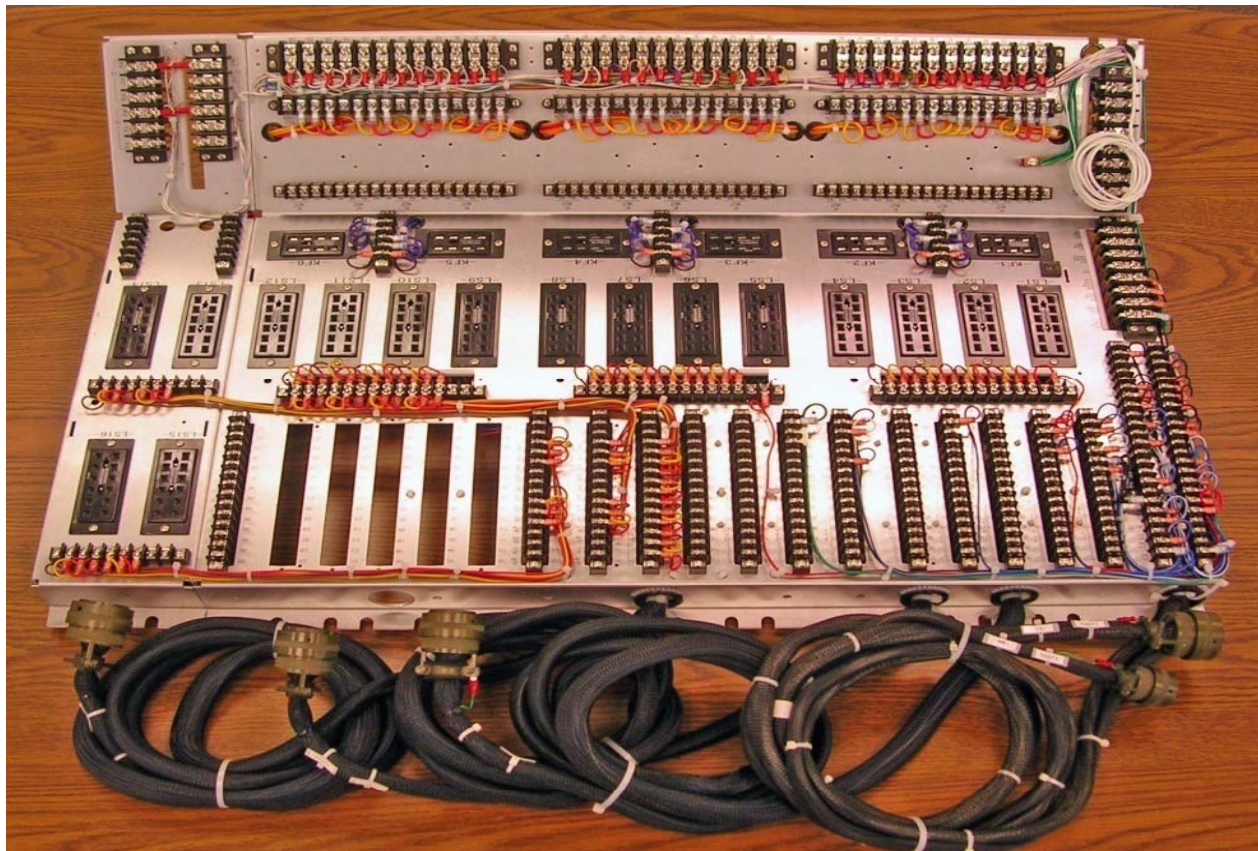

Traffic Control Products

1170 South Patton Street
Xenia, Ohio 45385
Phone: 937-374-2700
Fax: 937-374-2717
Web: www.spi-connects.com

TS2 Type 1, 16-Load Switch, Basic Panel with S1, S2, S3 and S4 Cable Assy.

TS2 Type 2, 12-Load Switch, Basic Panel with A,B,C and MMU Cables Assy.

TS2 Type 2, 16-Load Switch, Basic Panel with A,B,C and MMU Cables Assy.

24 VDC Power Supply Module, Model Type 206

Field I/O Module, C1 Cable Assembly with C4S, C5S for 170 Cabinets.

A Cable Assembly with Disconnects

B Cable Assembly with Disconnects

C Cable Assembly with Disconnects

12/16 CHAN MMU Cable Assembly

Detector Wire Harness for Input Panels

26482 Series 1 Traffic Control Connectors