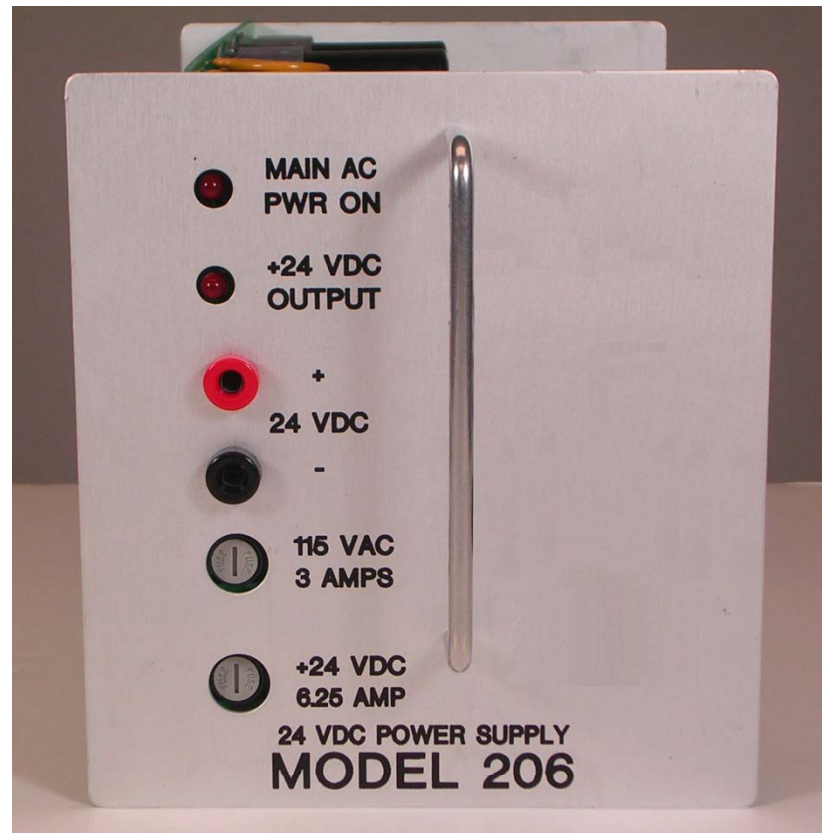

TS2 Type 2, 12-Load Switch, Basic Panel with A,B,C and MMU Cables Assy.

TS2 Type 2, 16-Load Switch, Basic Panel with A,B,C and MMU Cables Assy.

24 VDC Power Supply Module, Model Type 206

Field I/O Module, C1 Cable Assembly with C4S, C5S for 170 Cabinets.

A Cable Assembly with Disconnects

B Cable Assembly with Disconnects

C Cable Assembly with Disconnects

12/16 CHAN MMU Cable Assembly

Detector Wire Harness for Input Panels

26482 Series 1 Traffic Control Connectors