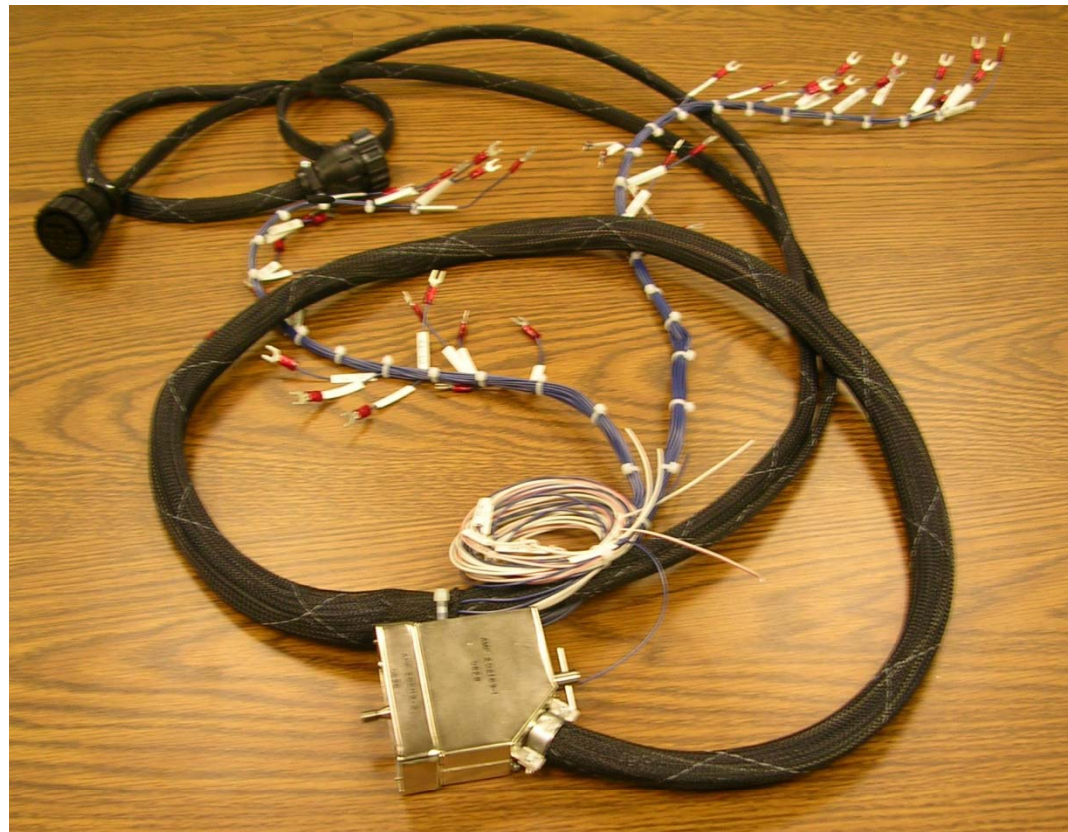

Traffic Control Products

1170 South Patton Street
Xenia, Ohio 45385
Phone: 937-374-2700
Fax: 937-374-2717
Web: www.spi-connects.com

TS2 Type 1, 16-Load Switch, Basic Panel with S1, S2, S3 and S4 Cable Assy.

TS2 Type 2, 12-Load Switch, Basic Panel with A,B,C and MMU Cables Assy.

TS2 Type 2, 16-Load Switch, Basic Panel with A,B,C and MMU Cables Assy.

24 VDC Power Supply Module, Model Type 206

Field I/O Module, C1 Cable Assembly with C4S, C5S for 170 Cabinets.

A Cable Assembly with Disconnects

B Cable Assembly with Disconnects

C Cable Assembly with Disconnects

12/16 CHAN MMU Cable Assembly

Detector Wire Harness for Input Panels

26482 Series 1 Traffic Control Connectors