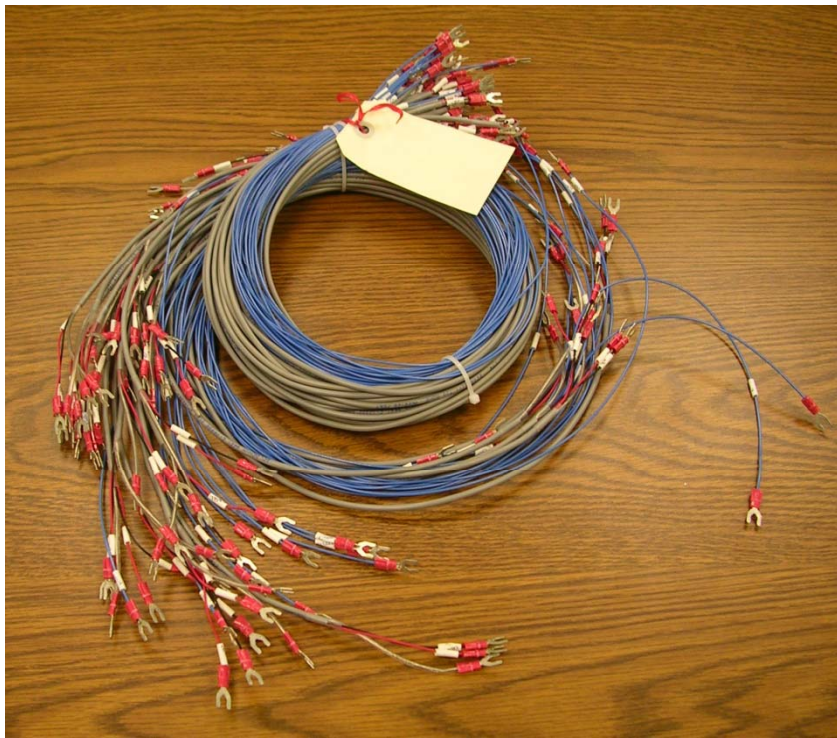

A Cable Assembly with Disconnects

B Cable Assembly with Disconnects

C Cable Assembly with Disconnects

12/16 CHAN MMU Cable Assembly

Detector Wire Harness for Input Panels

26482 Series 1 Traffic Control Connectors