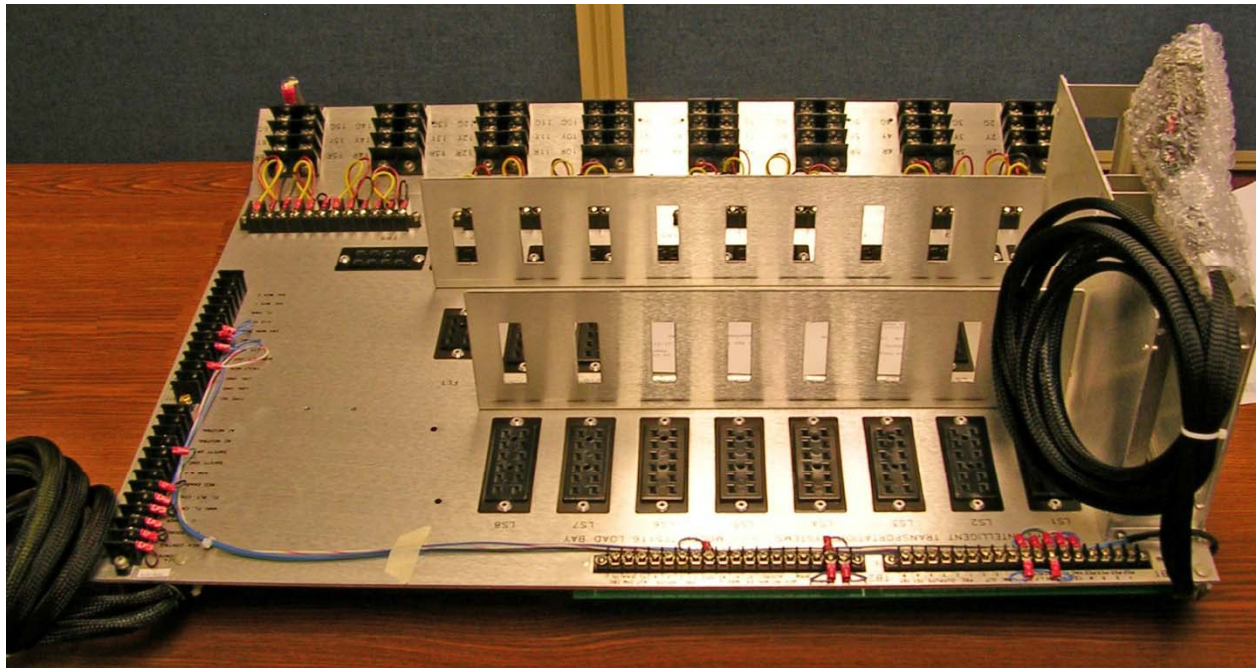

Traffic Control Products

1170 South Patton Street
Xenia, Ohio 45385
Phone: 937-374-2700
Fax: 937-374-2717
Web: www.spi-connects.com

TS2 Type 1, 16-Load Switch, Basic Panel with S1, S2, S3 and S4 Cable Assy.

TS2 Type 2, 12-Load Switch, Basic Panel with A,B,C and MMU Cables Assy.

TS2 Type 2, 16-Load Switch, Basic Panel with A,B,C and MMU Cables Assy.

24 VDC Power Supply Module, Model Type 206

Field I/O Module, C1 Cable Assembly with C4S, C5S for 170 Cabinets.

A Cable Assembly with Disconnects

B Cable Assembly with Disconnects

C Cable Assembly with Disconnects

12/16 CHAN MMU Cable Assembly

Detector Wire Harness for Input Panels

26482 Series 1 Traffic Control Connectors