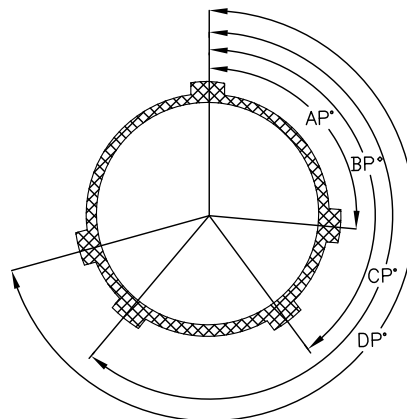

HDMI Orientation & Polarization

HDMI Orientation

Plug

"V" Orientation

"V1" Orientation

"H" Orientation

"H1" Orientation

Receptacle

"V" Orientation

"V1" Orientation

"H" Orientation

"H1" Orientation

Viewed From the Front Face

Key Polarization represents A-Orientation

Polarizations

Polarization	Minor Key/Keyway Rotation			
	AR* or AP*	BR* or BP*	CR* or CP*	DR* or DP*
N	80	142	196	293
A	135	170	200	310
B	49	169	200	244
C	66	140	200	257
D	62	145	180	280
E	79	153	197	272

Plug

Receptacles