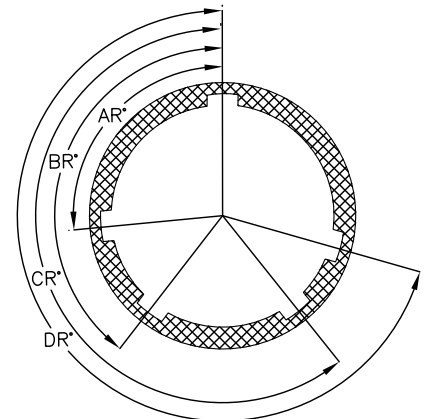

HDMI Orientation & Polarization

HDMI Orientation

Plug

"V" Orientation

"V1" Orientation

"H" Orientation

"H1" Orientation

Receptacle

"V" Orientation

"V1" Orientation

"H" Orientation

"H1" Orientation

Viewed From the Front Face

Key Polarization represents A-Orientation

Polarizations

Polarization	Minor Key/Keyway Rotation			
	AR* or AP*	BR* or BP*	CR* or CP*	DR* or DP*
N	80	142	196	293
A	135	170	200	310
B	49	169	200	244
C	66	140	200	257
D	62	145	180	280
E	79	153	197	272

Plug

Receptacles